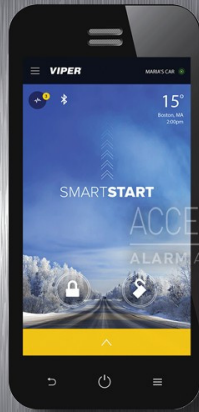

# 2016-2019 Mercedes-Benz SLC Class Smartphone Viper GPS SmartStart System Without OEM PTS

**Brand:** Viper  
**Product Code:** SKS-SLC-16-GPS  
**Availability:** 2 - 3 Days  
**UPC:** SKSNG204D4T

**Price: \$1,699.99**

## Short Description

**Remote start your 2016-2019 Mercedes-Benz SLC Class WITHOUT factory installed Push To Start button** from virtually anywhere in the world with your smartphone utilizing the Viper SmartStart APP or through your factory fob. You can also track, lock, unlock and open the trunk through your phone.

REMOTE START CONTROL

[www.access1alarm.com](http://www.access1alarm.com)

**VIPER®**

**REMOTE START**

SMARTPHONE REMOTE START

PHONE NOT INCLUDED

[www.access1alarm.com](http://www.access1alarm.com)