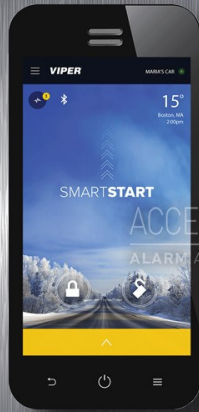

VIPER®

REMOTE START

SMARTPHONE REMOTE START

PHONE NOT INCLUDED

www.access1alarm.com

**FACTORY
KEY START**