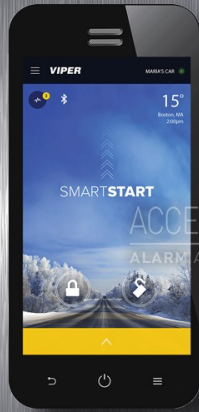

2016-2019 Mercedes-Benz SLC Class Smartphone Viper GPS SmartStart System With OEM PTS

Brand: Viper

Product Code: SKS-SLC-16PTS-GPS

Availability: 2 - 3 Days

UPC: SKSNG204D4

Price: \$1,399.99

Short Description

Remote start your 2016-2019 Mercedes-Benz SLC Class WITH factory installed Push To Start button from virtually anywhere in the world with your smartphone utilizing the Viper SmartStart APP or through your factory fob. You can also track, lock, unlock and open the trunk through your phone.

Product Gallery

VIPER®

REMOTE START
SMARTPHONE REMOTE START

PHONE NOT INCLUDED
www.access1alarm.com

**FACTORY
KEY START**

FACTORY FOB
REMOTE START CONTROL

www.access1alarm.com

VIPER®

REMOTE START
SMARTPHONE REMOTE START

PHONE NOT INCLUDED
www.access1alarm.com