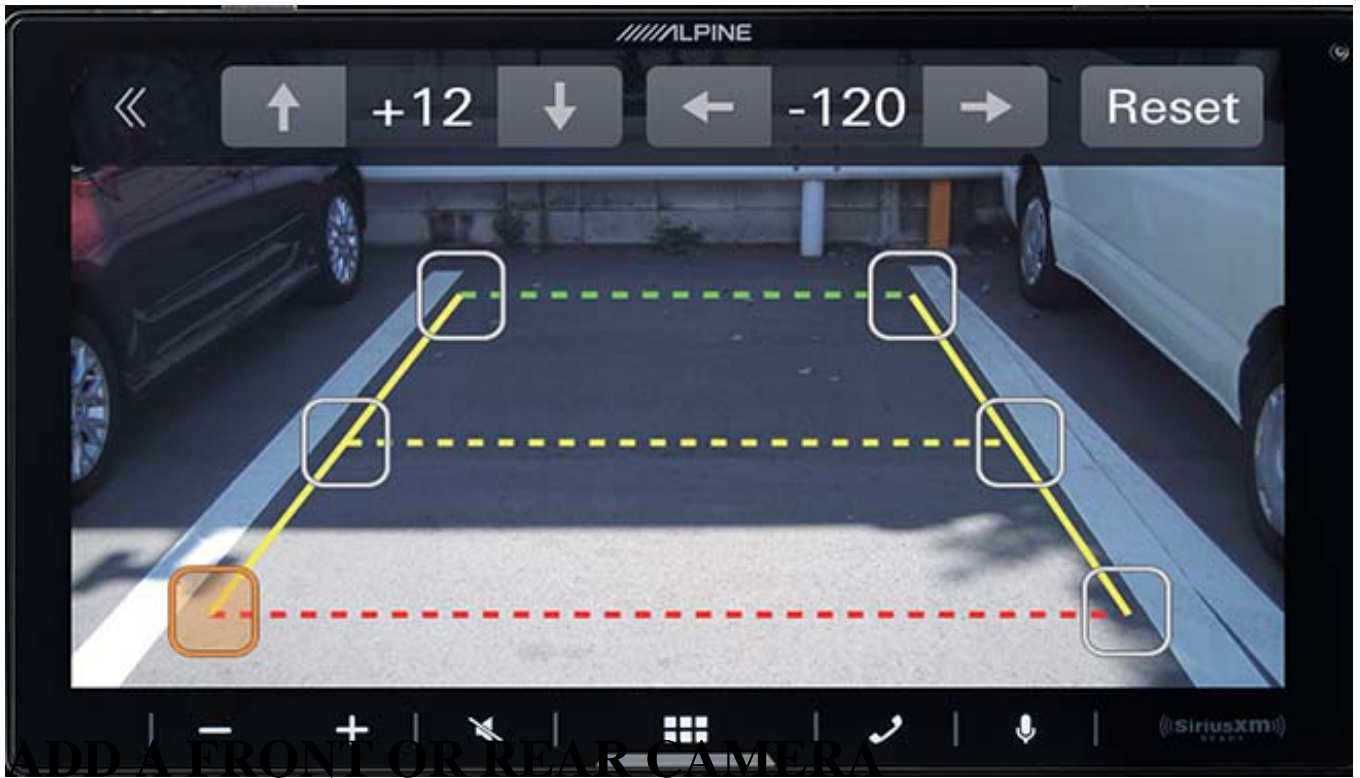

With an integrated camera input, the Alpine iLX-W770 allows you to add a front or rear-view camera to your vehicle making parking and maneuvering in tight spaces a breeze.

Specification

General	
Screen Size	7"
Touchscreen	Yes
RMS Power	18 Watts X 4
Peak Power	50 Watts X 4
RCA Outputs	Front/Rear/Subwoofer
Subwoofer RCA	Yes
RCA Voltage	4 Volts
Remote Control	No
Steering Wheel Remote Control	Yes