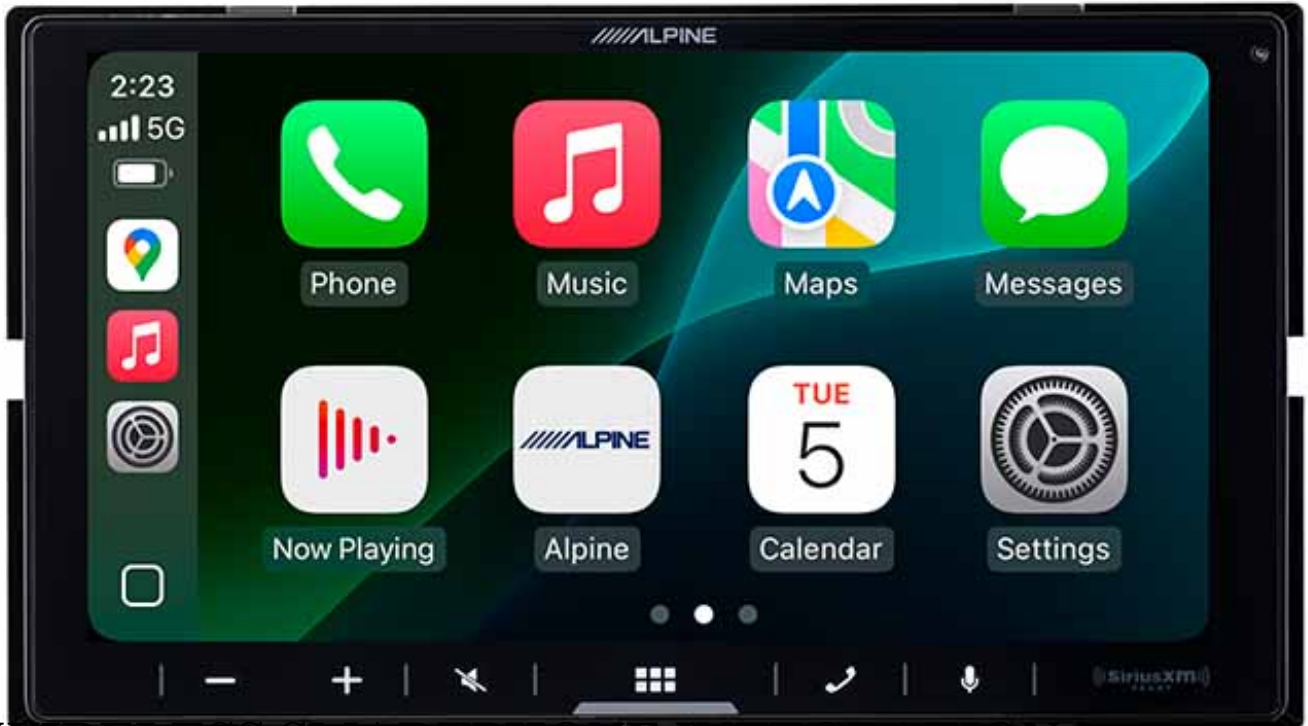

WIRELESS SMARTPHONE INTEGRATION

Stay connected effortlessly with WIRELESS Apple CarPlay® and Android Auto™ compatibility. Access your favorite apps, receive calls, send texts, and enjoy music, all while keeping your focus on the road. The iLX-W770 brings the power of your smartphone to your car's display.