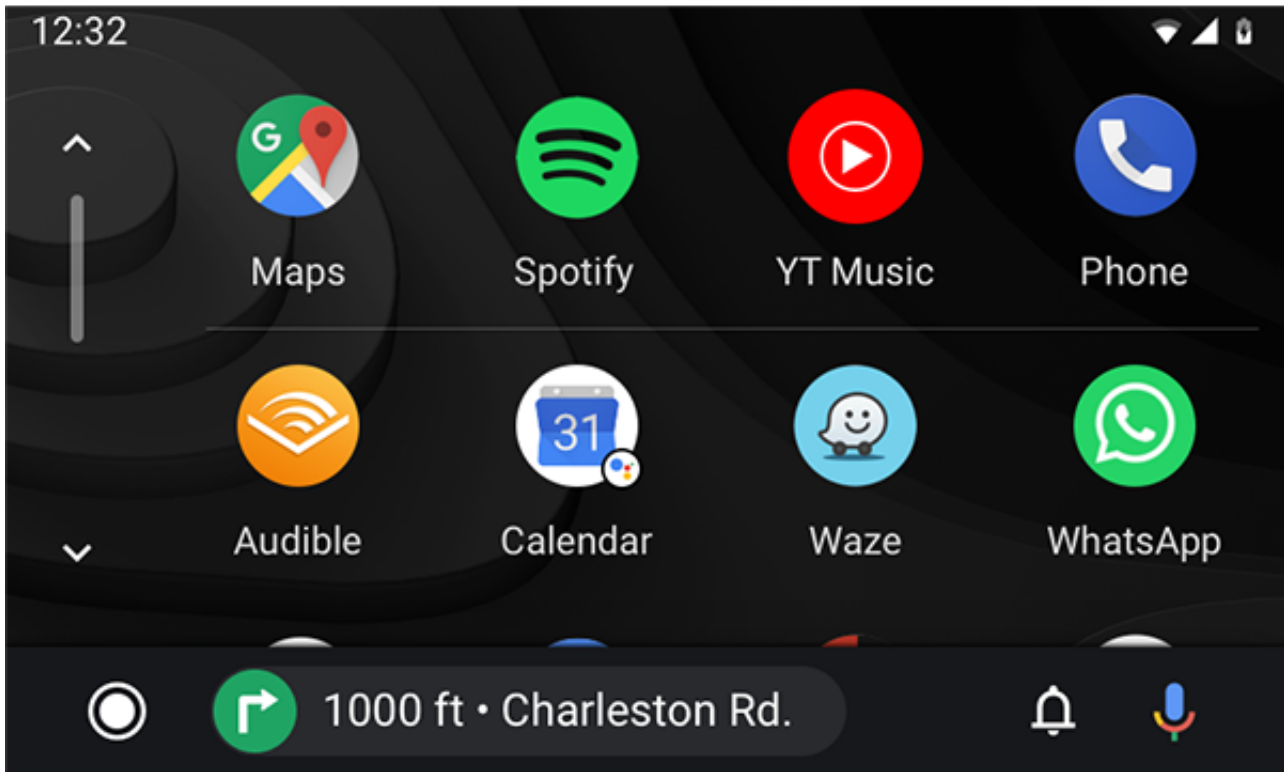

Safe, Smart and Comprehensive Control with Apple CarPlay™

Apple CarPlay™ is a safer way to use your iPhone in the car. Simply talk to Siri or touch the receiver's display to get directions from Apple Maps, make phone calls, listen to voicemail, send and receive texts, and listen to music from Apple Music or your favorite 3rd party streaming services like Pandora and Spotify, all in a way that allows you to stay focused on the road. With the latest iOS version (iOS 12.0 and higher), 3rd party navigation apps like Google Maps and Waze are also supported.

Android Auto for Easy Connectivity

Android Auto was designed with safety in mind, helping you to minimize distractions and stay focused on the road. KENWOOD's multimedia receivers combine an intuitive voice controlled interface with a large touch screen and superior sound quality, making it the perfect complement for your in-car life. You can even listen to and control music from your favorite streaming services like Pandora and Spotify. Navigate to where you need to with Google Maps or Waze.