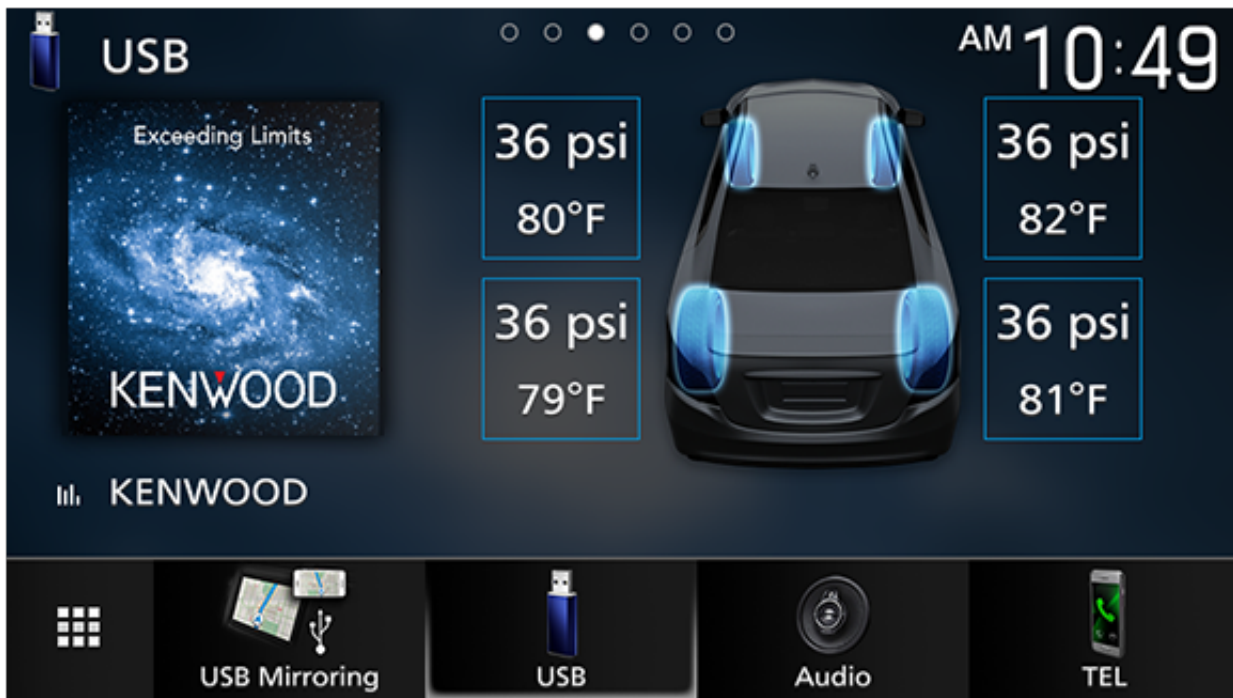

Safe, Smart and Comprehensive Control with Apple CarPlay™

Apple CarPlay™ is a safer way to use your iPhone in the car. Simply talk to Siri or touch the receiver's display to get directions from Apple Maps, make phone calls, listen to voicemail, send and receive texts, and listen to music from Apple Music or your favorite 3rd party streaming services like Pandora and Spotify, all in a way that allows you to stay focused on the road. With the latest iOS version (iOS 12.0 and higher), 3rd party navigation apps like Google Maps and Waze are also supported.

Android Auto for Easy Connectivity

Android Auto was designed with safety in mind, helping you to minimize distractions and stay focused on the road. KENWOOD's multimedia receivers combine an intuitive voice controlled interface with a large touch screen and superior sound quality, making it the perfect complement for your in-car life. You can even listen to and control music from your favorite streaming services like Pandora and Spotify. Navigate to where you need to with Google Maps or Waze.