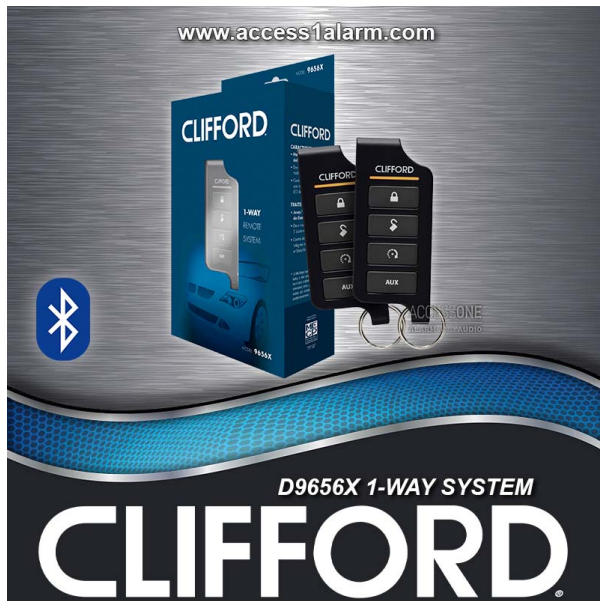

Clifford DS4 D9656X Security

Brand: Clifford

Product Code: DS4 D9656X Security

Availability: In Stock Installation Included

UPC: 93207102882

MPN: DS4 D9656X Security

Location: Cleveland, OH

Price: \$429.99

Short Description

Clifford Viper vehicle security system with 1-mile range and Bluetooth smartphone control. This Clifford system is what you need and is equipped with a shock/tilt sensor and starter interrupt.

Description

The Clifford DS4 Digital Security System is a cutting-edge automotive security and remote start system designed to provide unparalleled protection and convenience for vehicle owners. With advanced features like smartphone integration and remote start capabilities (OPTIONAL), the DS4X ensures peace of mind and ease of use. Its intuitive interface allows users to control their vehicle from 1-mile away, while its robust security measures safeguard against theft and unauthorized access. Whether it's ensuring vehicle safety or enhancing comfort with remote start functionality, the Clifford DS4X offers a comprehensive solution for modern automotive security needs.

Key Features:

- 1-Mile remote range
- Bluetooth Smartphone Control
- Parking Light Flash
- Failsafe® Starter Kill
- Digital DoubleGuard® Shock Sensor
- Digital Tilt Sensor
- 6-channel security/keyless entry system
- Control Center with integrated valet switch and bright blue status LED
- Dome Light Supervision
- 5 Auxiliary Outputs
- Horn Honk
- Auto Re-Arm. If you lock you vehicle and do not enter the system will rearm itself
- Upgradable remote start capability
- SmartStart™ GPS Compatible