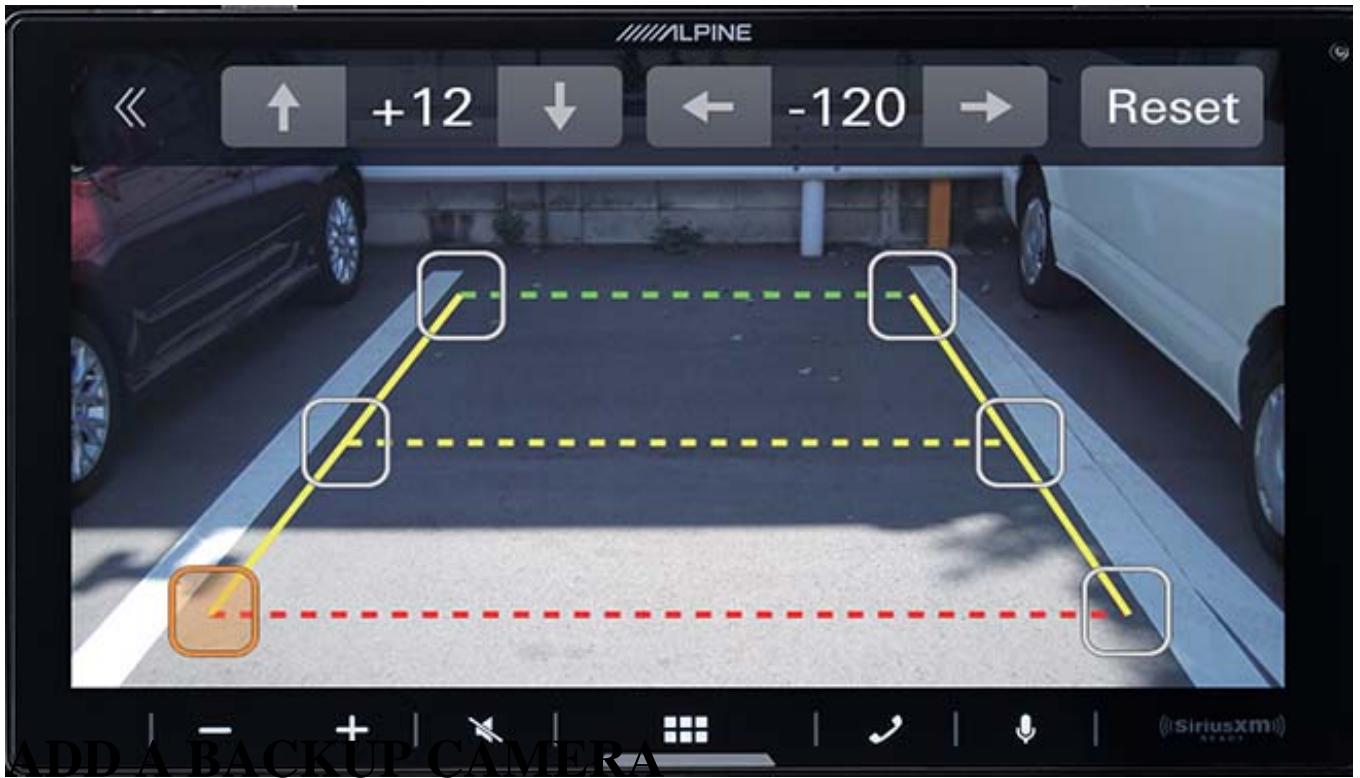

With an integrated camera input, the Alpine iLX-W670 allows you to add a front or rear-view camera to your vehicle making parking and maneuvering in tight spaces a breeze.