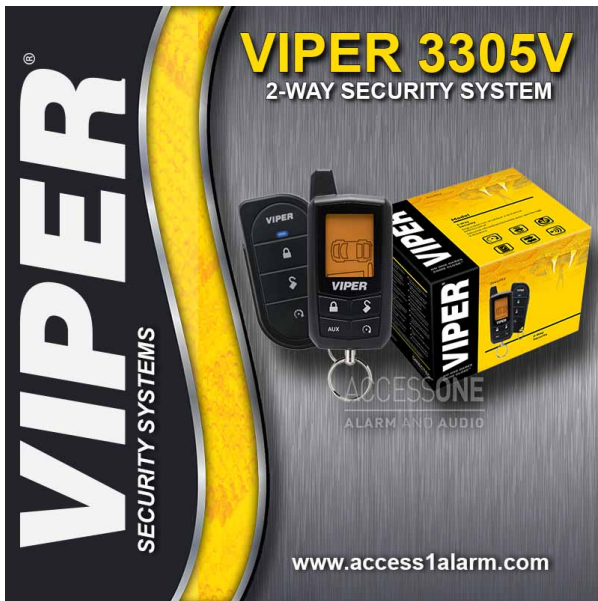

KIA Viper 2-Way Vehicle Security System

Brand: Viper

Product Code: 3305V-KIA

Availability: 2 - 3 Days

UPC: 093207064746

Price: \$399.99

Short Description

Viper 2-Way Security System for your KIA, a real theft deterrent system. Protect your vehicle with a Viper 2-Way Security System providing a 2-stage shock and impact sensor paired with starter kill.

Description

Protect Your KIA with the addition of a Viper security system. Your vehicle will operate just like factory but with the added feature of a shock/impact sensor, starter kill and a siren. We have multiple solutions for anyone's needs including this 2-way communication with the vehicle and up to virtually unlimited range with the new redesigned SmartStart Pro smartphone interface. This system comes standard with a LCD 2-way 1/4-mile 4-button remote control confirming your systems status or if the alarm is going off, and a backup companion 1-way remote control. Enjoy the additional range to lock, unlock, arm, disarm and pop your trunk with the new remote controls.

Key Features:

- Pages you via the remote control if the alarm system was tripped
- Proprietary User interface on a large LCD display
- 3-channel security/keyless entry system
- Failsafe® Starter Kill
- Anti-carjacking capability
- Control Center with integrated valet switch and bright blue status LED
- Stinger® DoubleGuard® Shock Sensor
- Dome Light Supervision - On-Board Relay
- Ground when armed sensor port for additional sensors
- 2 Auxiliary Outputs

Includes:

- One 2-way Responder LC remote (7345V)
- One 1-way companion remote (7146V)
- Control Center with integrated LED/VALET Switch
- Revenger® 6 Tone Siren
- All Required Harnesses for Installation